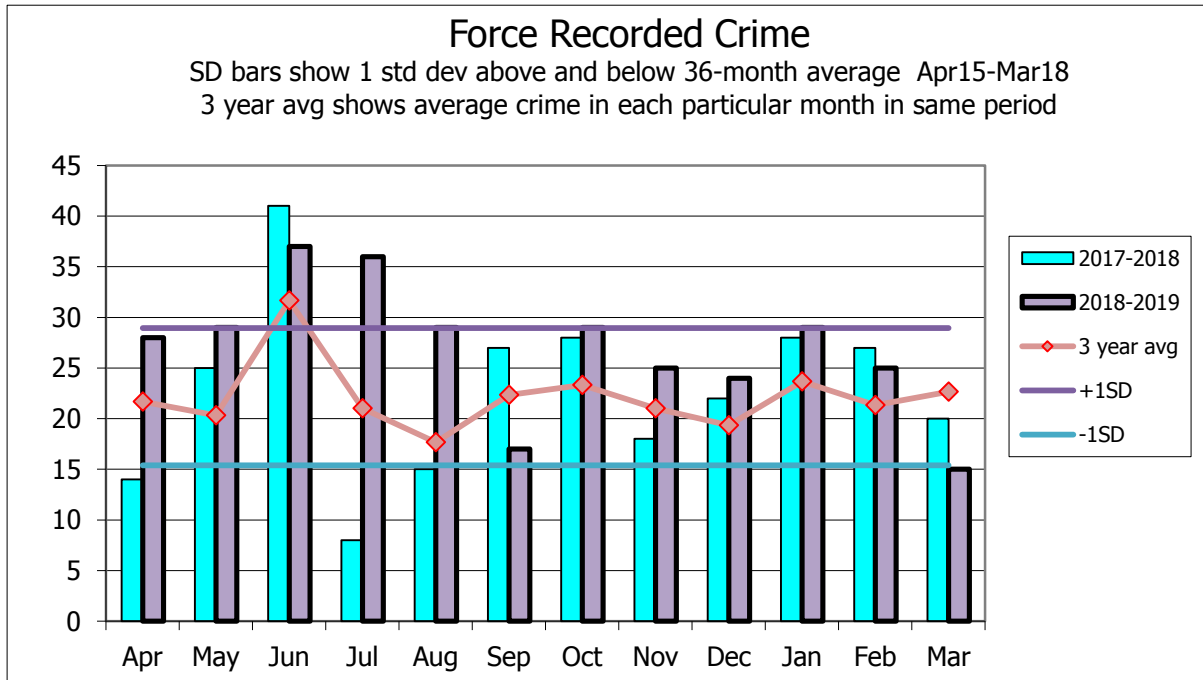

## ASSAULTS (EXCLUDING DOMESTIC ASSAULTS)

Chart shows number of crimes recorded in each month (excluding records with status of rejected/duplicate or No Crime), relating to crimes committed over **All Island**.

Crime Recorded since April	10-11	11-12	12-13	13-14	14-15	15-16	16-17	17-18	18-19	change this/last year	change this/average last 3 years
		327	293	241	219	236	256	269	273	323	+18%

Table above shows comparison between same period since April 1st each crime year, as published in previous reports, and below the detection rates for last five years.

Detection Rate	13-14	14-15	15-16	16-17	17-18	18-19	Change from last year
Assaults Other	77.2%	67.5%	62.1%	68.4%	60.8%	59.8%	-1.0%