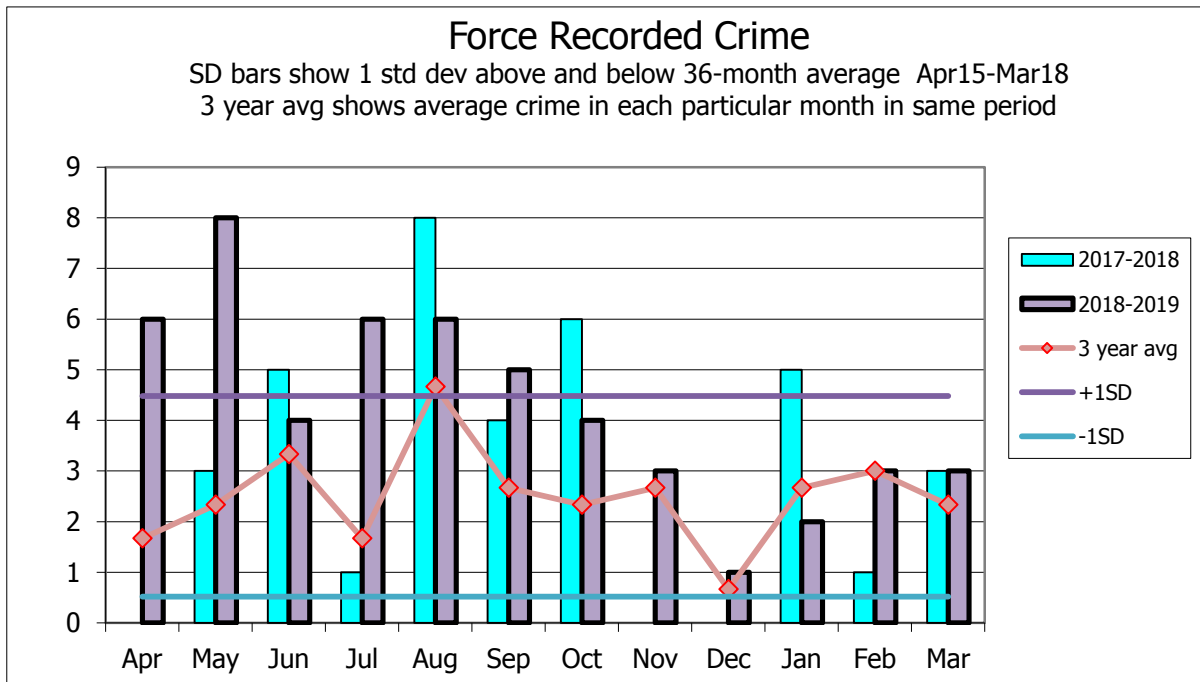

TAKING WITHOUT CONSENT (TWOC)

Chart shows number of crimes recorded in each month (excluding records with status of rejected/duplicate or No Crime), relating to crimes committed over **All Island**.

These figures are included within the overall figures for Theft on previous page.

Crime Recorded since April	10-11	11-12	12-13	13-14	14-15	15-16	16-17	17-18	18-19	change this/last year	change this/average last 3 years
	42	40	29	33	38	25	29	36	51	+42%	+70%

Table above shows comparison between same period since April 1st each crime year, as published in previous reports, and below the detection rates for last five years.

Detection Rate	13-14	14-15	15-16	16-17	17-18	18-19	Change from last year
TWOC	57.6%	57.9%	56.0%	58.6%	47.2%	33.3%	-13.9%