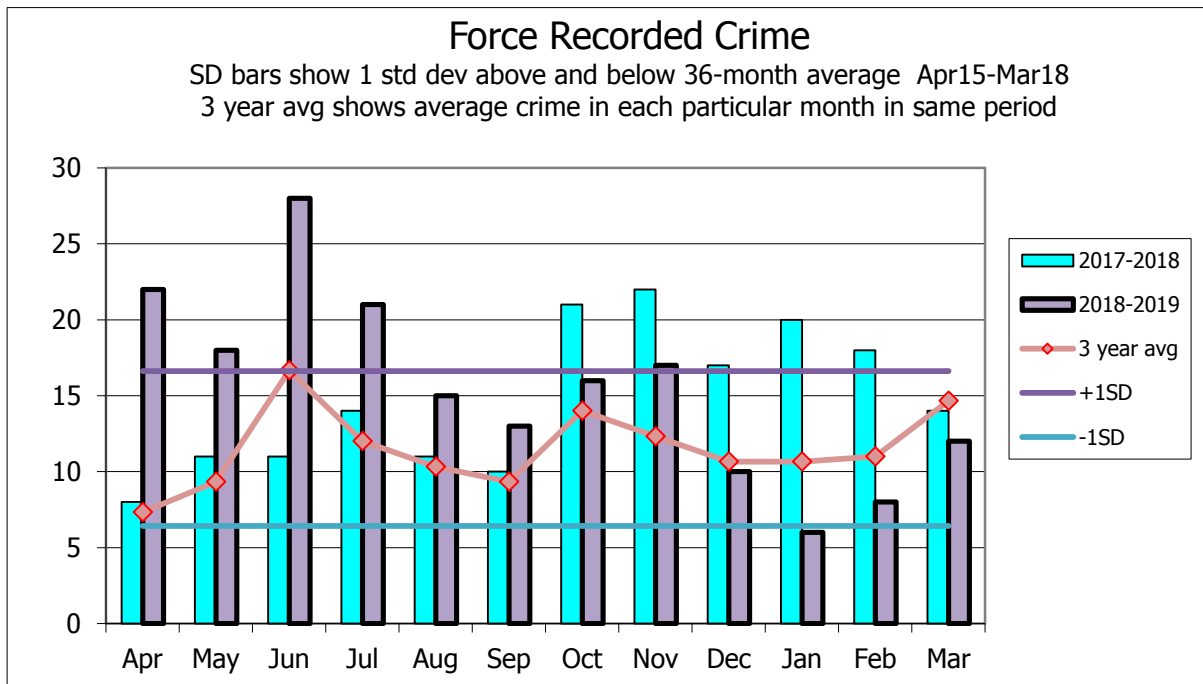

PUBLIC ORDER

Chart shows number of crimes recorded in each month (excluding records with status of rejected/duplicate or No Crime), relating to crimes committed over **All Island**.

Crime Recorded since April	10-11	11-12	12-13	13-14	14-15	15-16	16-17	17-18	18-19	change this/last year	change this/average last 3 years
	328	276	221	183	192	129	109	177	186	+5%	+34%

Table above shows comparison between same period since April 1st each crime year, as published in previous reports, and below the detection rates for last five years.

Detection Rate	13-14	14-15	15-16	16-17	17-18	18-19	Change from last year
Public Order	75.4%	71.4%	72.9%	68.8%	75.1%	65.6%	-9.5%