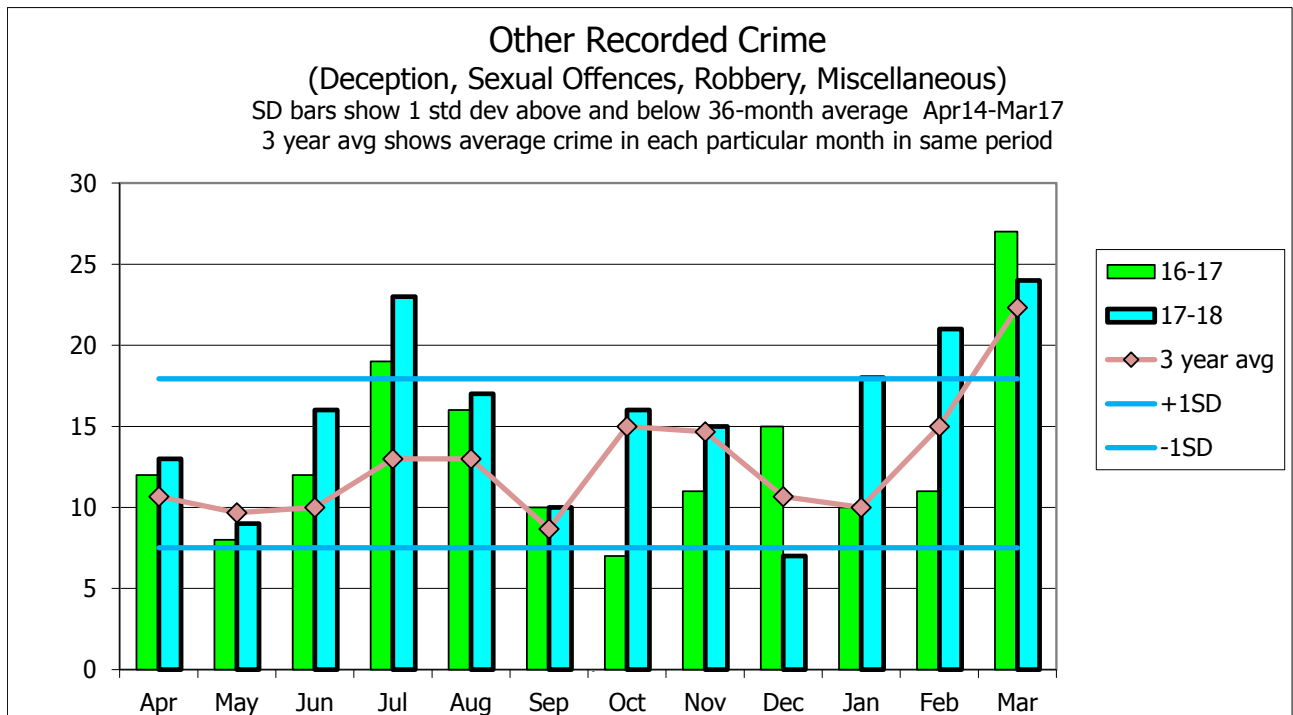

## OTHER CRIMES

Chart shows number of crimes recorded in each month (excluding records with status of rejected/duplicate or No Crime), relating to crimes committed over **All Island**.

Crime Recorded since April	10-11	11-12	12-13	13-14	14-15	15-16	16-17	17-18	18-19	change this/last year	change this/average last 3 years
	150	142	101	109	138	162	158	189	238	+25.9%	+40.3%

Table above shows comparison between same period since April 1st each crime year, as published in previous reports, and below the detection rates for last five years.

Detection Rate	13-14	14-15	15-16	16-17	17-18	18-19	Change from last year
Other	54.1%	47.1%	54.3%	49.4%	47.1%	50.0%	+2.9%

The increase over last year in this miscellaneous grouping is a result of increases in money laundering offences, recorded rapes, indecent assaults on adults, and possession of prohibited articles and offensive weapons (mostly knives).